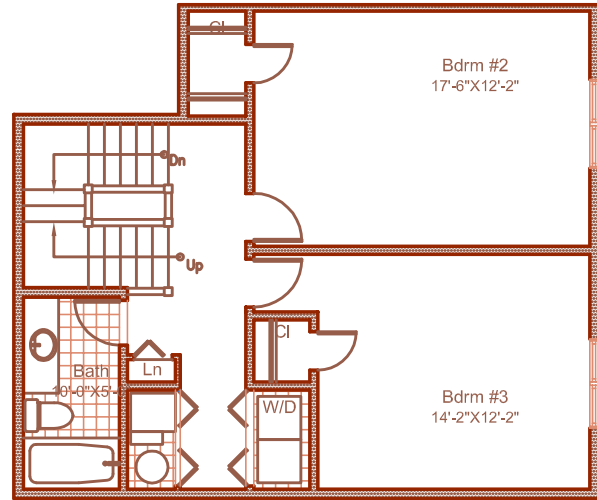

Fourth Floor

Third Floor

Main Floor

Garden Floor

UNIT D

SCALE : 1" = 1'-0"

SHEET NO.

D

Unit D Plans

Maple Avenue Townhomes  
320 S. Maple Oak Park, Illinois

ERROL JAY KIRSCH ARCHITECTS

124 Madison Oak Park, Ill email:ssk@ejka.com tel 708.386.9190

DRAWING DISCLAIMER :

This drawing is the sole property of Errol Jay Kirsch Architects and may not be used without written consent of Errol Jay Kirsch Architects. This drawing is not for construction