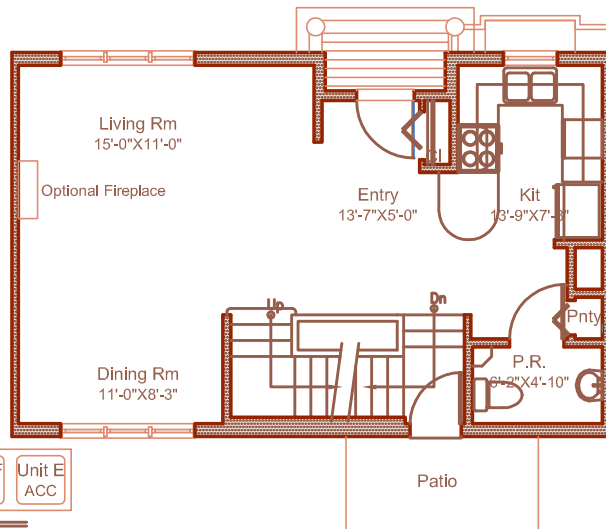

Upper Floor

Main Floor

Lower Floor

UNIT E

SCALE : 1" = 1'-0"

SHEET NO.

E

Unit E Plans

Maple Avenue Townhomes
320 S. Maple Oak Park, Illinois

ERROL JAY KIRSCH ARCHITECTS

124 Madison Oak Park, Ill email:ssk@ejka.com tel 708.386.9190

DRAWING DISCLAIMER :

5-23-07